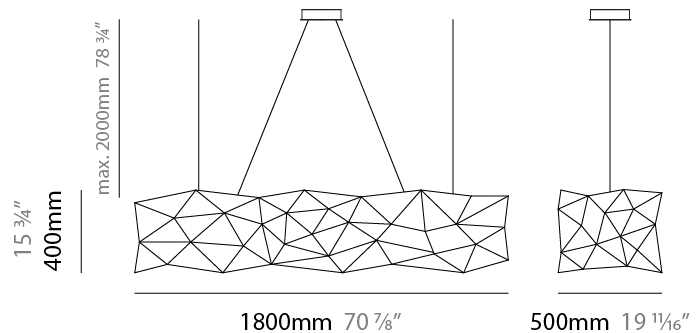

GENERAL

Series: Universe Abstract
Brand: Quasar
Division: Design
Mounting Type: Suspension
Mounting Location: Ceiling
Subcategory: Ambient

PHYSICAL

Shape: Abstract
Length (mm): 1800
Length (in): 70 ⁷/₈
Width (mm): 500
Width (in): 19 ¹¹/₁₆
Height (mm): 400
Height (in): 15 ³/₄
Max. Overall Height (mm): 2400
Max. Overall Height (in): 92 ¹/₂
Light Distribution: Omnidirectional
Weight (kg): 4.5
Weight (lbs): 9.9
[Fixture Finish: NIC / BRA / BBR](#)
Fixture Material: Metal
Upon Request: Custom Sizes

ELECTRICAL

Number of Lamps: 60
Lamp Type: LED Retrofit
Input Wattage (W): 21.78
Bulb Included: Bulb Included
Max. Wattage Per Lamp (W): 0.33
Lamp Base: E10
[Dimming: Non-Dimming / Phase Dimming (120vac Only)](#)
Driver Included: Yes
Driver Location: Integrated
Driver Type: Constant Voltage - 120/277Vac
Driver Class: Class 2
Input Voltage (V): 120 - 277
Output Voltage (V): 12
Lamp Voltage (V): 12
Upon Request: (Not included - see components) Integral: 0-10Vdc dimming

LED

[Color Temperature (°K): 2600 / 3000 / 3500](#)
Max. Delivered Lumen (lm): 1380 (2600K)
CRI: >90 CRI
Lamp Life (hrs): 50000

OPTICAL

RATINGS AND CERTIFICATIONS

Certified By: Certified for North American Standards
IP rating: IP20

PROJECT
TYPE
SPECIFIER
QUANTITY
DATE