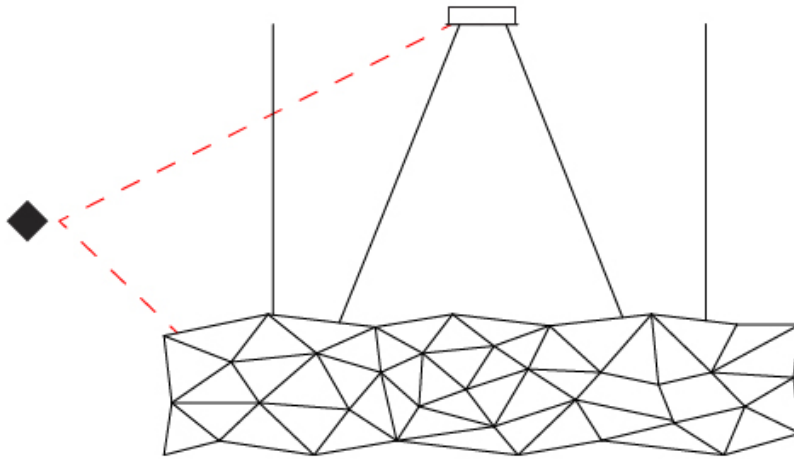

UNIVERSE ABSTRACT SUSPENSION

D101357-

PROJECT

TYPE

SPECIFIER

QUANTITY

DATE

D